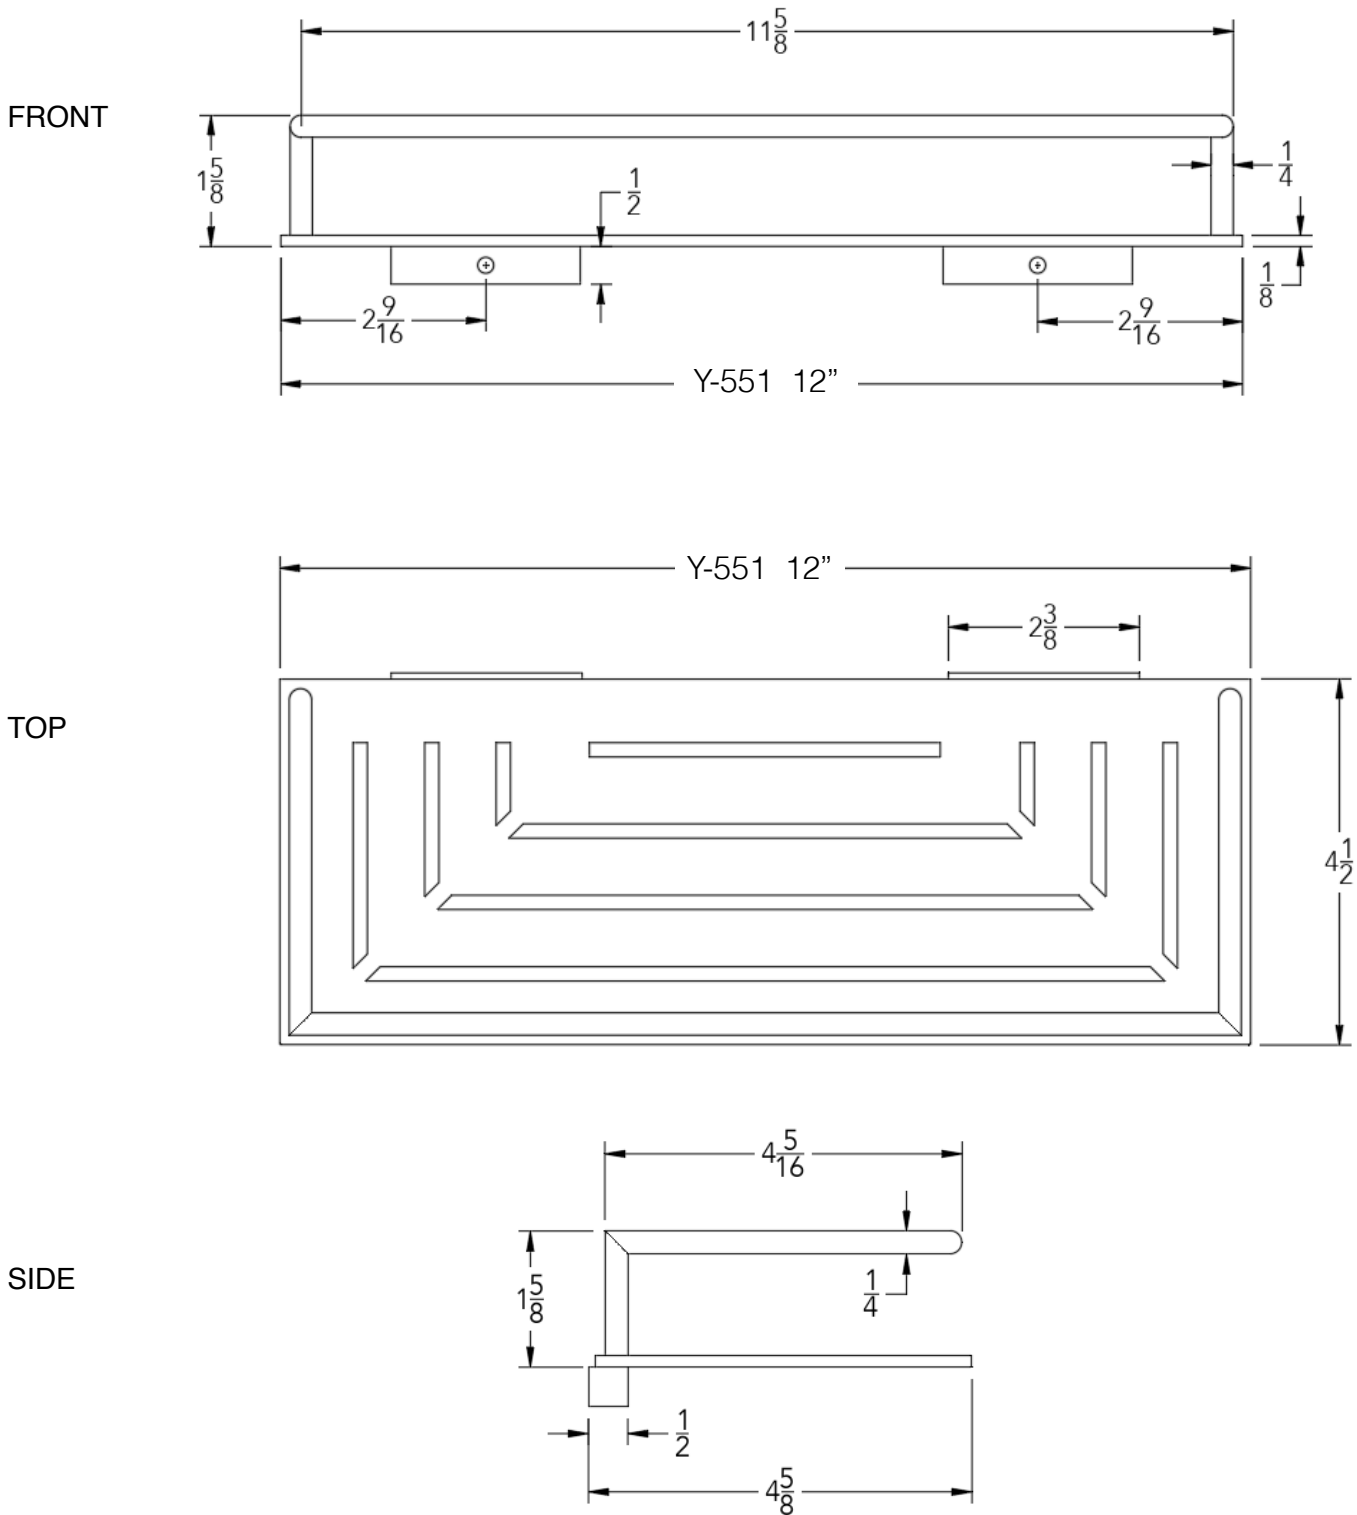

Dimensions in inches

NOTE: Dimensions subject to change without notice.