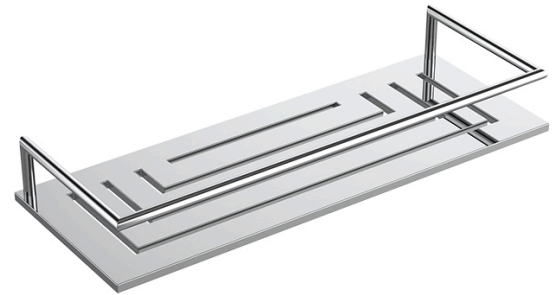

neelnox

LET
THERE
BE **DESIGN.**

FEATURES

- Premium 304 Grade Stainless Steel
- Solid Mount Construction
- Concealed Installation Hardware
- State of the art wall anchors included for installation on Dry wall or Tile.

Y | S H E L F

SERIES 550

Model	Product	Finishes
Y-551-P	12" Shelf	17 Finishes Available

FINISHES	Polished (-P)	Brushed Bronze (-BBRZ)	Light Beige (-LTBGE)
	Brushed (-B)	Antique Brass (-ABRS)	Grey (-GRAY)
	Brushed Gold (-BGLD)	Antique Copper (-ACOP)	Beige (-BEIGE)
	Matte Black (-BLK)	Matte White (-WHT)	Polished Gold (-PGLD)
	Oil Rubbed Bronze (-ORB)	Brushed Black (-BRBLK)	Polished Rose Gold (-PRGD)
	Brushed Brass (-BBRS)	Brushed Rose Gold (-BRGD)	